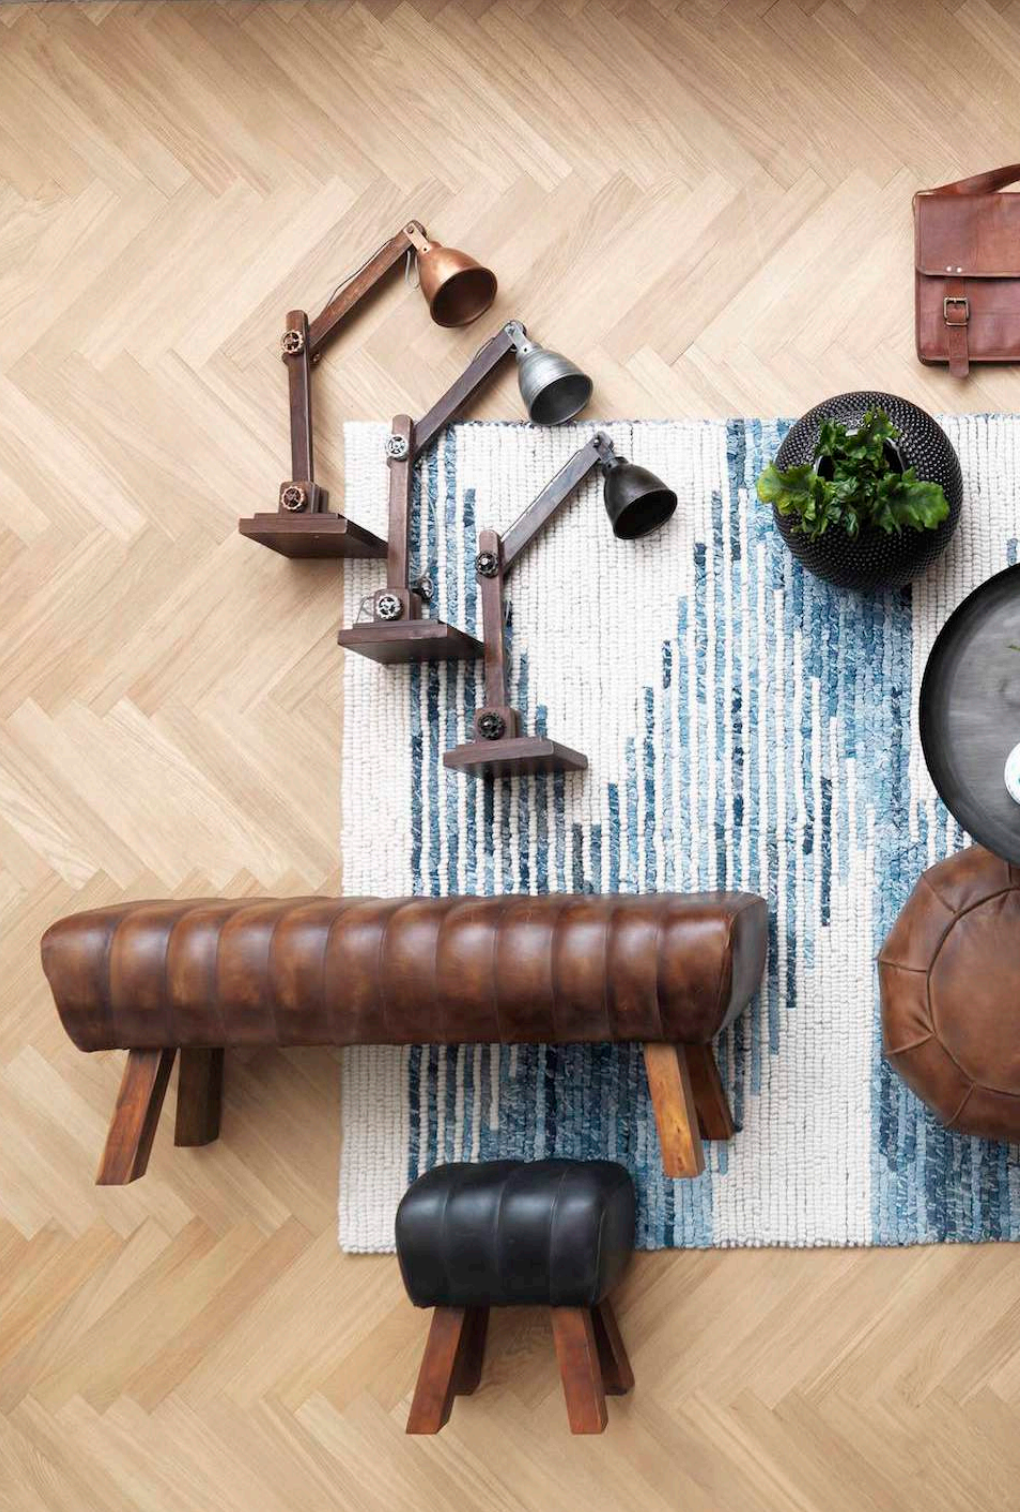

- RAW NORDIC -

Concrete, dark surfaces
and simple lines bind our
Nordic side into the
sustainable furniture.

- RAW ELEGANCE -

Let the darkness flow in.
Beautiful, elegant silhouettes from
the most exclusive hotels.
With our side of sustainable
furniture, you will find a new
exclusive beyond as usual.